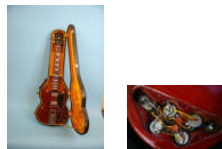

1961 Gibson SG

Call

Find Gear

Find Dealer

Gear Radar

Events

Bud Samuels

818 225 0917

contact dealer

dealer's inventory

- Year: 1961
- Manufacturer: Gibson
- Model: SG
- Case: Original Hard
- Color: cherry
- Condition: Excellent
- Description: 1961 Gibson Les Paul SG Standard in nm condition. Specs: 1) Nut width: 1 11/16ths 2) weight: 7.1 lbs 3) Out puts: neck 7.70 Bridge: 10.4 Condition is 9.25 Excellent Some very minor dings on the right lower edge. Guitar sounds incredible as one would expect from the vintage PAF's All electronics work perfectly. And yes, I do realize I replaced the neck pickup up-side-down...oops! Serial #20341. A very, very few very light nicks on the lower bout edge. extremely light fade on front but overall in as new cherry cond. A no issue original highly collectible piece. Blacklights flawless. This is the real deal to be sure. A beautiful example of the rare and very desirable 1961 SG Standard! The sound is spectacular. Professional set up with 10's 31500.obo